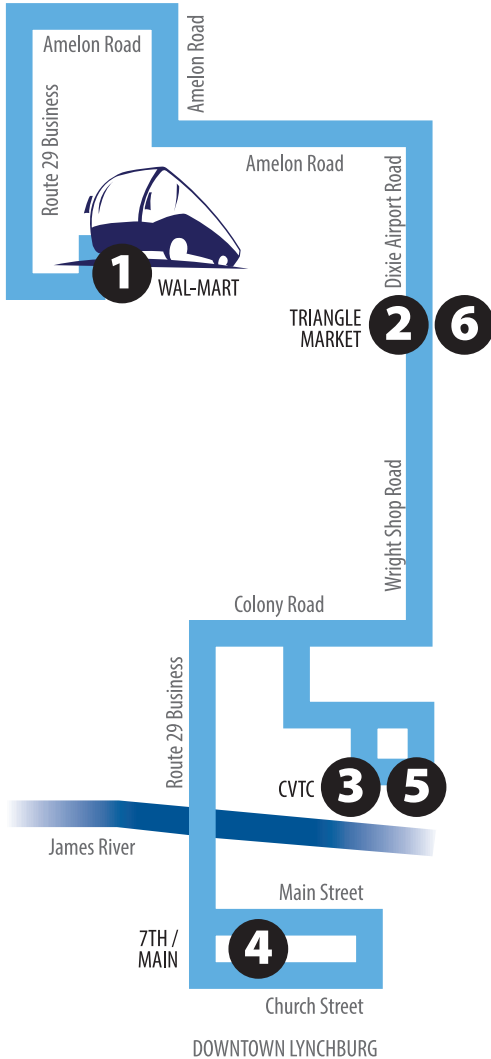

Madison Heights B Map

For more information, call 455.5080, go online to www.gltconline.com, or scan the QR code.

Go Green! Ride Blue.

Effective Date: July 1, 2014

MADISON HEIGHTS B (MHB)

Wal-Mart • Triangle Market
CVTC • Amelon Drive
Dixie Airport Road • 7th / Main