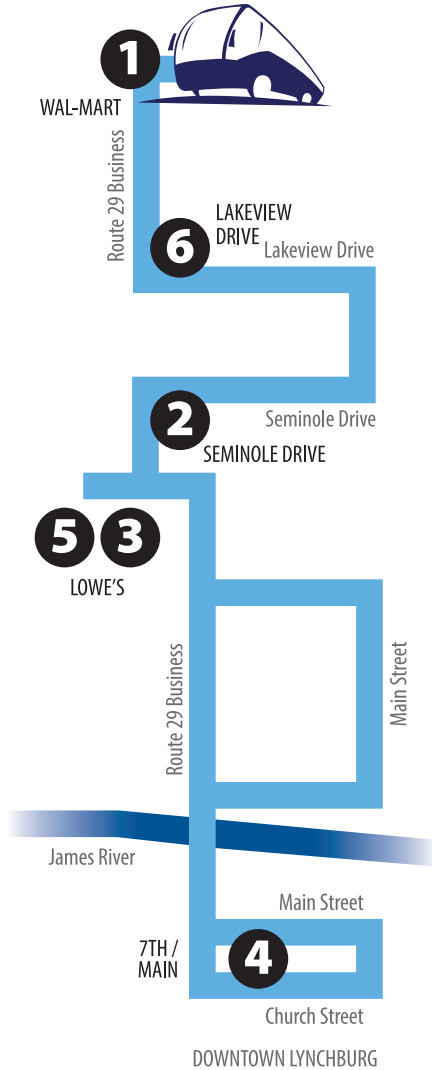

# MADISON HEIGHTS A (MHA)

Wal-Mart • Seminole Drive  
River James Shopping Center  
7th / Main • Lakeview Drive

## Madison Heights A Map

For more information, call 455.5080,  
go online to [www.gltconline.com](http://www.gltconline.com), or  
scan the QR code.

Go Green! Ride Blue.